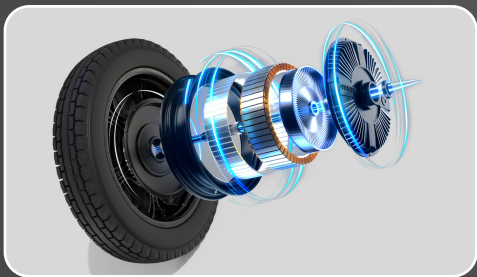

ROBOOTER

DRIVING TO A BETTER LIFE

Robooter E60GT Series

Multi-Terrain Outdoor Power Wheelchair

Built for Outdoor Freedom

Upgraded motors, enhanced control, and a sport-inspired design make the E60 GT series the ultimate outdoor mobility partner.

Adjustable armrest width and height to fit different body types

Front suspension for a smoother, more comfortable ride

10" / 12" omni-wheels for multi-terrain stability and obstacle clearance

Dual 250W motors for stronger power and better climbing performance

24V 25Ah lithium battery with up to 30 km / 18.6 miles driving range

1. High-Performance 250W Motors

Stronger power for outdoor travel and multi-terrain driving. Delivers smoother acceleration, better climbing ability, and more confident mobility.

2. Upgraded Controller for Precision Handling

Enhanced control response for smoother starts, turns, and braking. Provides a more stable and intuitive driving experience.

3. Built for Outdoor & Multi-Terrain Use