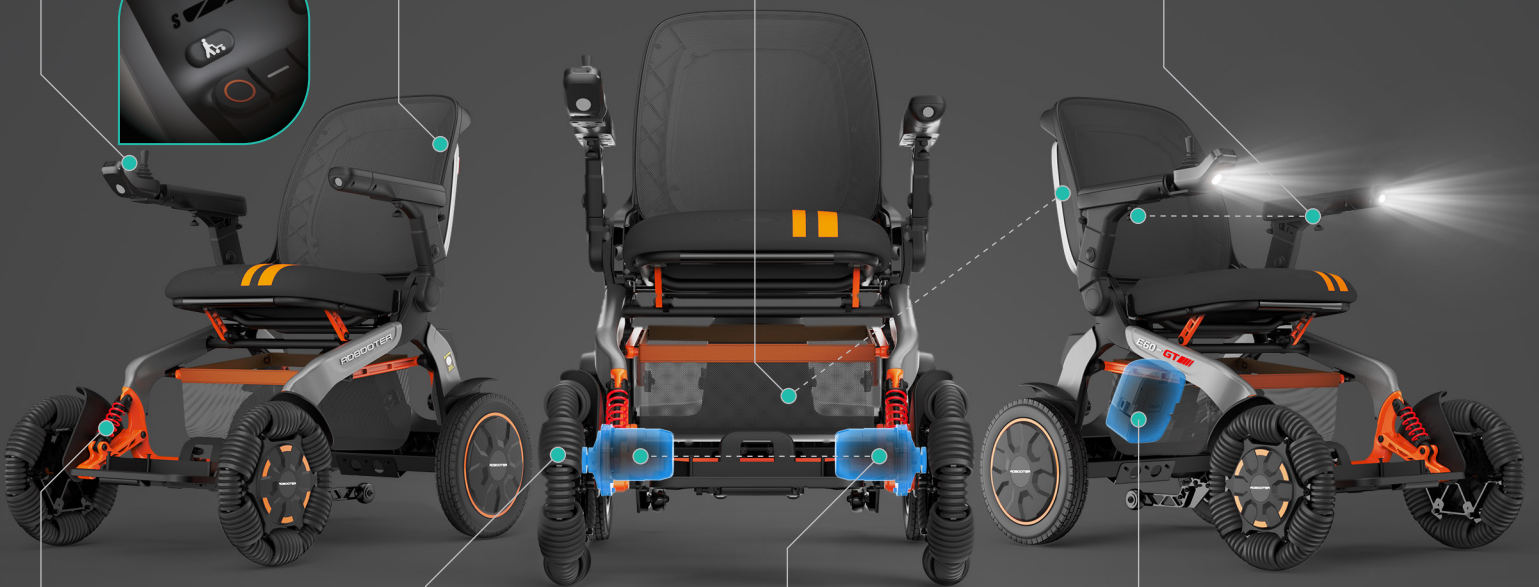

ROBOOTER

DRIVING TO A BETTER LIFE

Robooter E60GT Series

Multi-Terrain Outdoor Power Wheelchair

Built for Outdoor Freedom

Upgraded motors, enhanced control, and a sport-inspired design make the E60 GT series the ultimate outdoor mobility partner.

www.roooter.com

KEY FEATURES

Push-assist / free-wheel mode for easy manual maneuvering

Adjustable backrest for personalized comfort

Rear storage bag with up to 5 kg / 11Lbs capacity plus an under-seat basket for everyday items

Adjustable armrest width and height to fit different body types

Front suspension for a smoother, more comfortable ride

10" / 12" omni-wheels for multi-terrain stability and obstacle clearance

Dual 250W motors for stronger power and better climbing performance

24V 25Ah lithium battery with up to 30 km / 18.6 miles driving range

1. High-Performance 250W Motors

Stronger power for outdoor travel and multi-terrain driving. Delivers smoother acceleration, better climbing ability, and more confident mobility.