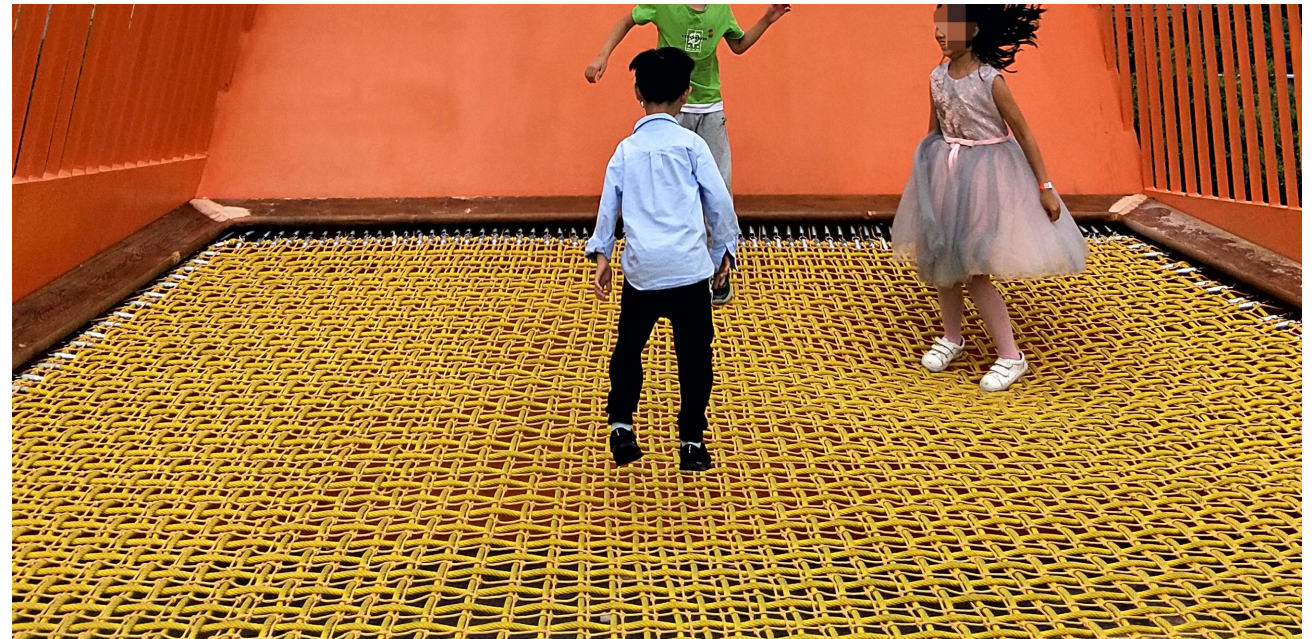

## Suspended Net

# Playground in kindergarten

We produced and installed different suspended net playground for many kindergartens and day nursery in different cities, this suspended net usually constructed of 2 to 3 layer of very strong machine-knitted nets. Kids can jump on it, play on it, and rest on it.

## Trampoline

The outdoor trampoline park was constructed of 16mm combination ropes and 8mm polyester ropes in early 2018. It situated in a 10-degree slope in Ningbo Cheese Park, only well-balanced kids can stand and jump on it, it is challenging and fun, all kids who went to the park like to cram into the trampoline. Being in outdoor and undergo all kinds of harsh weather and heavy use for years, it is still well functioned.