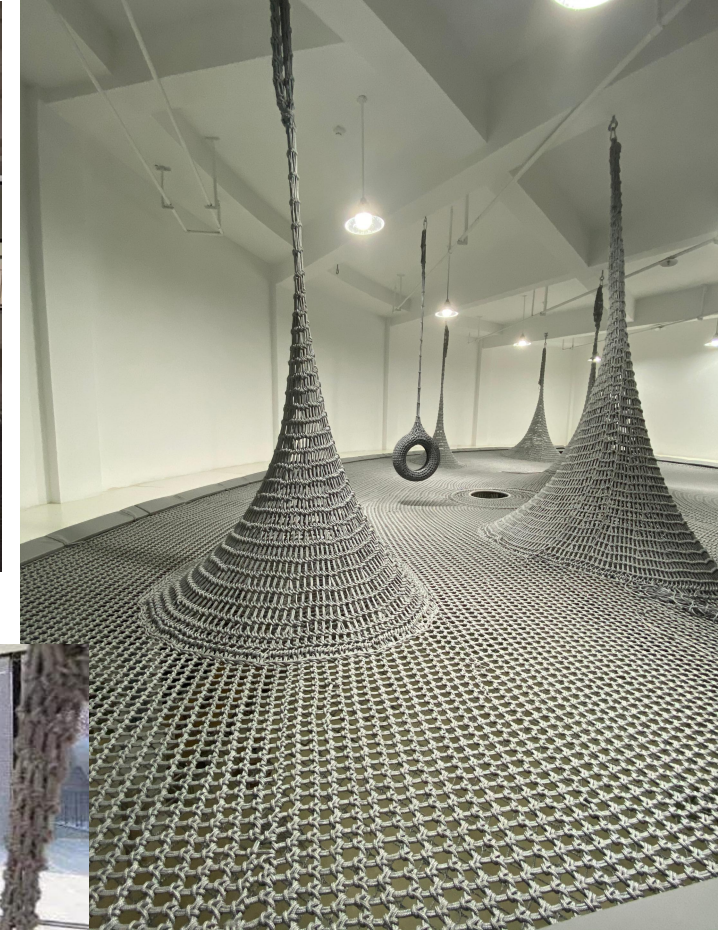

Suspended Net

Playground in kindergarten

We produced and installed different suspended net playground for many kindergartens and day nursery in different cities, this suspended net usually constructed of 2 to 3 layer of very strong machine-knitted nets. Kids can jump on it, play on it, and rest on it.